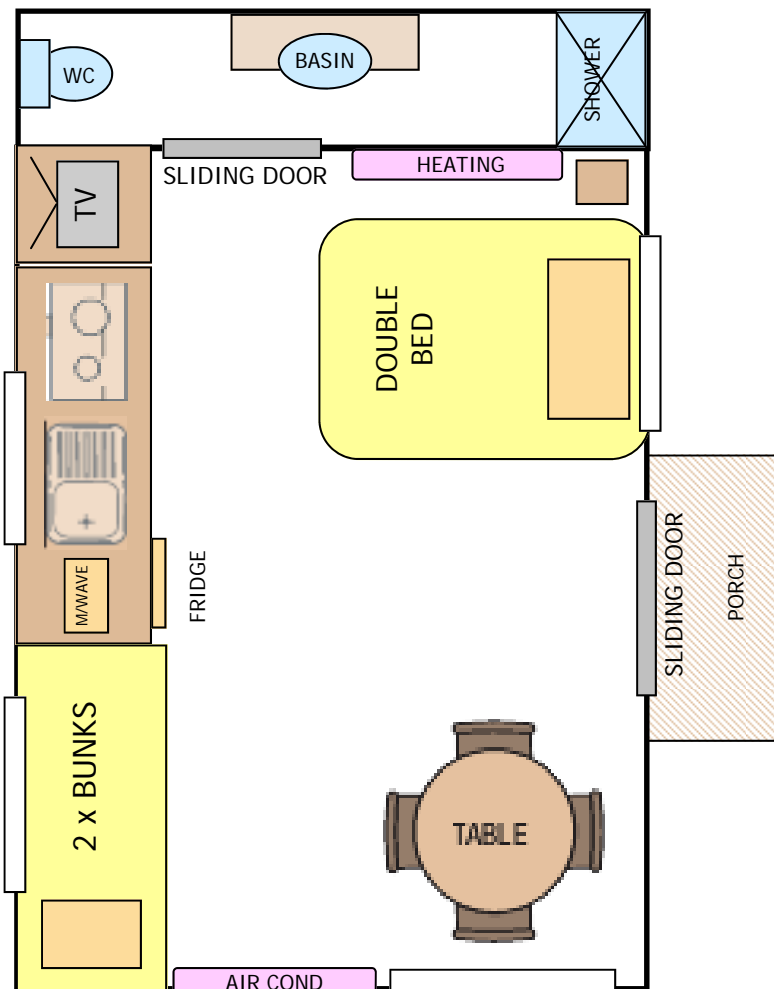

STUDIO CABIN

Cabin 4

Please Note: Photos are samples only, furnishings may differ slightly from Cabin to Cabin

Studio cabins provide a good option for couples and young families. Rated 2.5 stars.

Main room contains double bed and double bunks. Main bed is made up with linen and towels are supplied. Guests need to bring linen for bunks or a linen pack can be supplied from reception at a small additional fee.

Separate bathroom with shower, toilet and hand basin.

Easy access to pool, camp kitchen and recreation room.

Plenty of car park area next to cabin.

FLOOR PLAN

INCLUSIONS:

- Linen on Main Bed
- Small self contained kitchen including all utensils, crockery and cutlery
- Television
- Table & chairs
- 2 bunks (no linen)
- Refrigerator
- Complimentary Tea & Coffee
- Air Conditioning & Heating
- Ensuite bathroom—toilet, hand basin and shower
- Microwave