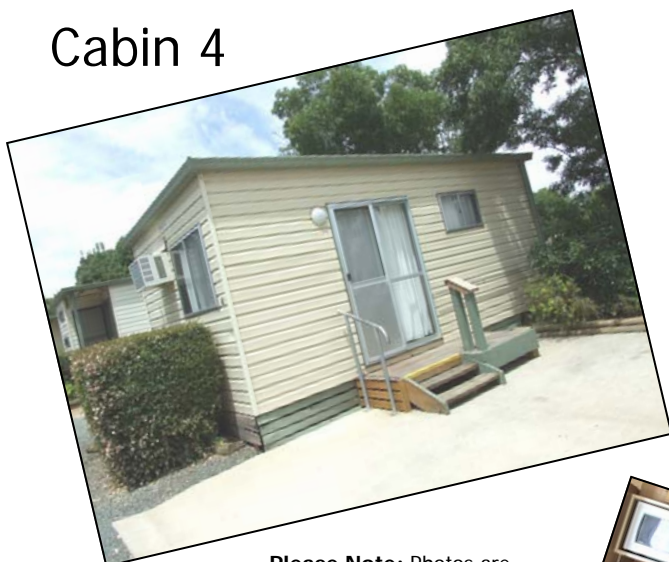

STUDIO CABIN

Cabin 4

Please Note: Photos are samples only, furnishings may differ slightly from Cabin to Cabin

Studio cabins provide a good option for couples and young families. Rated 2.5 stars.

Main room contains double bed and double bunks. Main bed is made up with linen and towels are supplied. Guests need to bring linen for bunks or a linen pack can be supplied from reception at a small additional fee.

Separate bathroom with shower, toilet and hand basin.

Easy access to pool, camp kitchen and recreation room.

Plenty of car park area next to cabin.

FLOOR PLAN

INCLUSIONS:

- Linen on Main Bed
- Small self contained kitchen including all utensils, crockery and cutlery
- Television
- Table & chairs
- 2 bunks (no linen)
- Refrigerator
- Complimentary Tea & Coffee
- Air Conditioning & Heating
- Ensuite bathroom—toilet, hand basin and shower
- Microwave