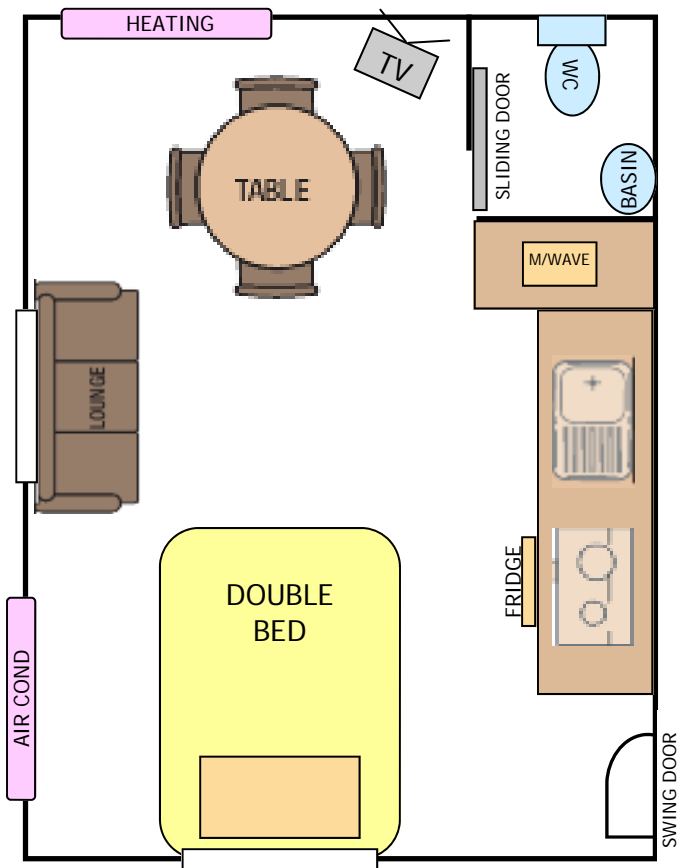

STANDARD CABIN

Cabin 6

A great option for travelers wanting a basic clean cabin at a good price. Rated 2.5 stars.

Our standard cabins contain one room with double bed, dining table and chairs and small self contained kitchen.

The bed is made up with linen and towels are provided.

Bathroom with toilet and hand basin. Guests use Amenities block, located a short distance away, for shower facilities.

Plenty of car park area next to cabin.

Please Note: Photos are samples only, furnishings may differ slightly .

FLOOR PLAN

INCLUSIONS:

- Linen on Main Bed
- Small self contained kitchen including all utensils, crockery and cutlery
- Television
- Table & chairs
- Couch / Lounge
- Refrigerator
- Complimentary Tea & Coffee
- Air Conditioning & Heating
- Ensuite bathroom—toilet & hand basin - NO SHOWER
- Microwave