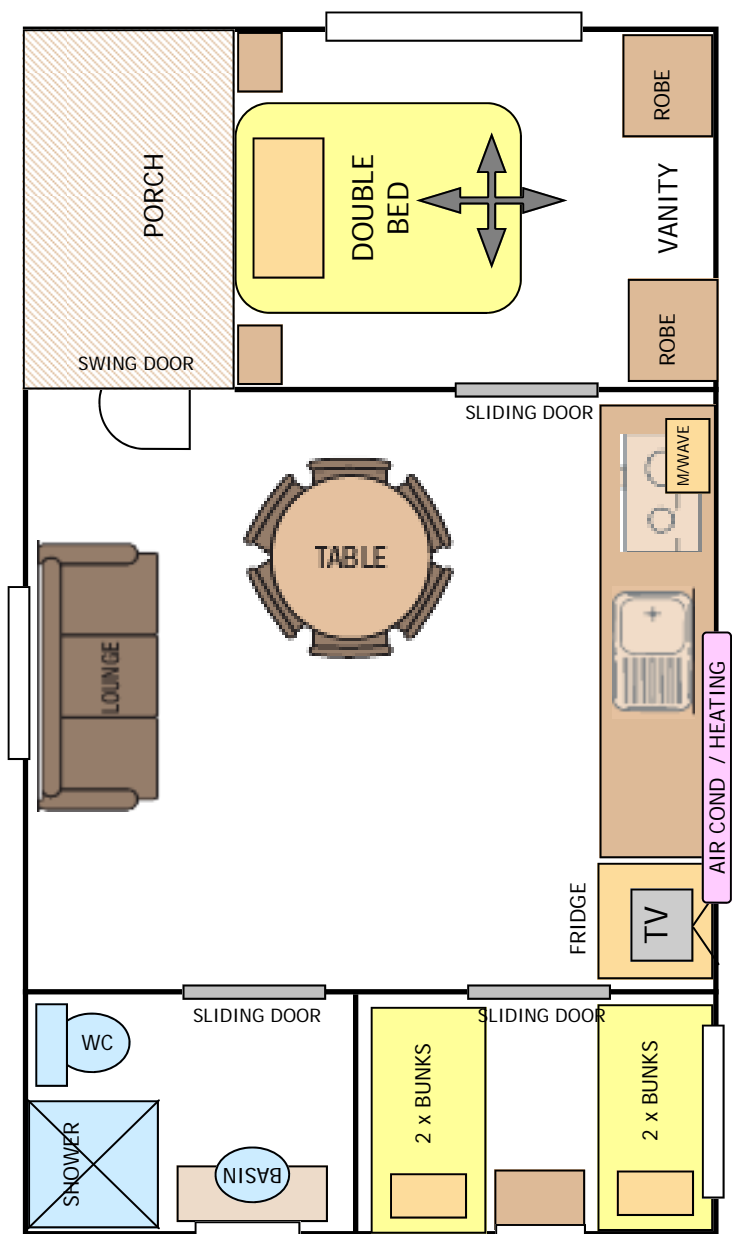

## Cabin 5

Our top-of-the-range cabin is ideal for families and groups. Rated 3 stars.

2 bedrooms, main with main with double bed and second with two sets of double bunks.

Main bed made up with linen and towels supplied. Guests need to bring own linen for bunks. Linen available for hire at the Park. There is also a ceiling fan in the main bedroom.

Main area has lounge, dining table and chairs and large self contained kitchen with full sized fridge.

Cabin is air conditioned. Bathroom with shower over small bath (suitable for bathing small children), toilet and hand basin.

### INCLUSIONS:

- Linen on Main Bed
- Large self contained kitchen including all utensils, crockery and cutlery
- Digital Television
- Table & chairs
- Couch / Lounge
- Full size Refrigerator
- Complimentary Tea & Coffee
- Air Conditioning & Heating
- Ensuite bathroom—toilet, hand basin, shower over sml bath (suitable for children)
- Microwave
- Ceiling Fan in Main Bedroom
- Wardrobes and vanity in Main
- 4 bunks (linen required)

### FLOOR PLAN

NB: Photos are samples only, furnishings may differ slightly .