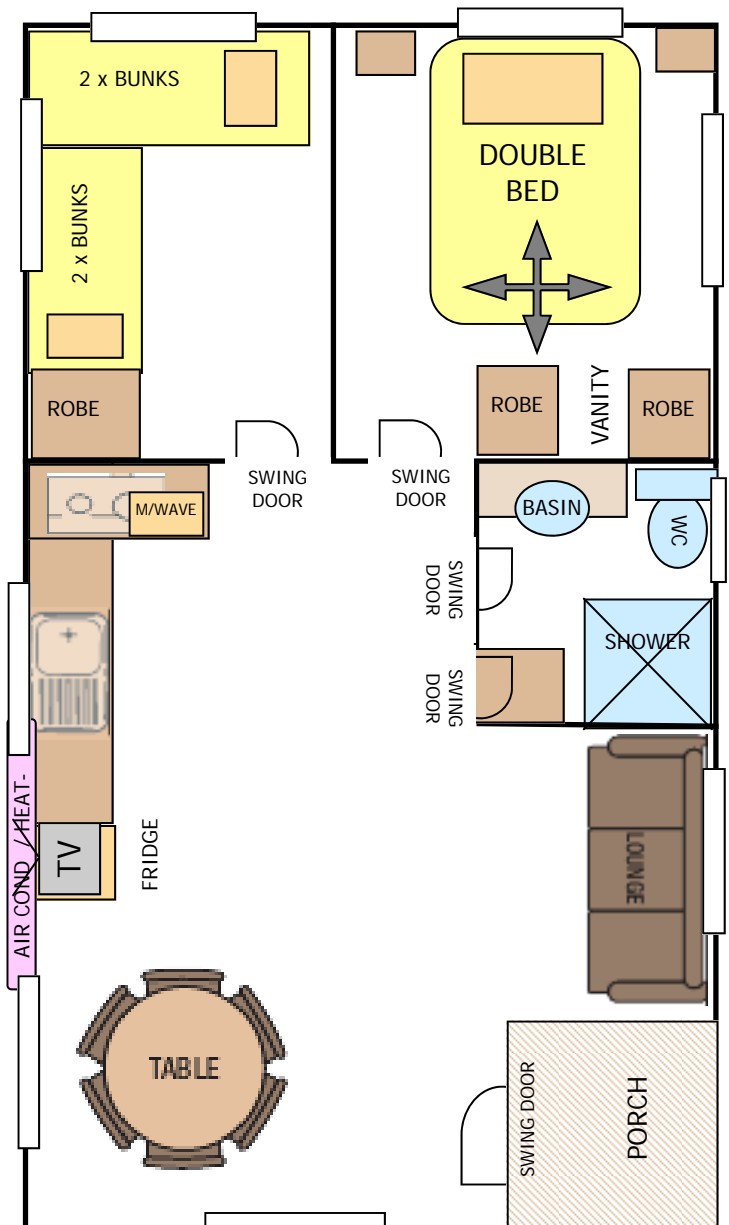

HOLIDAY UNIT (6)

Cabin 10

Our top-of-the-range cabin is ideal for families and groups. Rated 3 stars.

2 bedrooms, main with main with double bed and second with two sets of double bunks.

Main bed made up with linen and towels supplied. Guests need to bring own linen for bunks. Linen available for hire at the Park. There is also a ceiling fan in the main bedroom.

Main area has lounge, dining table and chairs and large self contained kitchen with full sized fridge.

Cabin is air conditioned. Bathroom with shower over small bath (suitable for bathing small children), toilet and hand basin.

HOLIDAY UNIT (6) Cabin 10

INCLUSIONS:

- Linen on Main Bed
- Large self contained kitchen including all utensils, crockery and cutlery
- Digital Television
- Table & chairs
- Couch / Lounge
- Full size Refrigerator
- Complimentary Tea & Coffee
- Air Conditioning & Heating
- Ensuite bathroom—toilet, hand basin, shower over sml bath (suitable for children)
- Microwave
- Ceiling Fan in Main Bedroom
- Wardrobes and vanity in Main
- 4 bunks (linen required)

FLOOR PLAN

NB: Photos are samples only, furnishings may differ slightly .